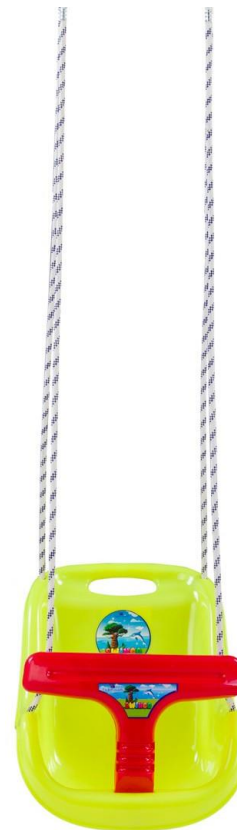

SWING O

TP 137

Blue

- Packing Type - Bag
- Size (cm) - 56*36*26
- Weight - 1,6 kg
- CBM (m³) - 0,052
- 0-2 Years
- Carrying capacity: 15 kg

UniCaré®