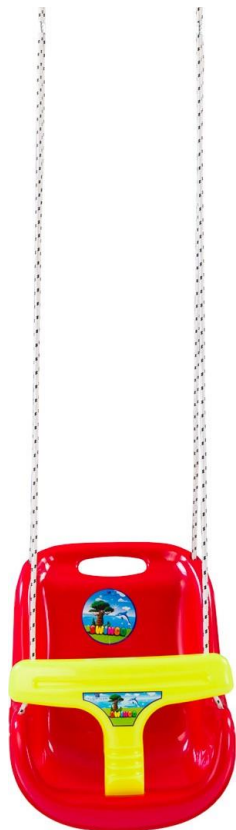

Portable hanging ropes

Easy assembly with practical steel carabiner lock

Rope ends are interconnected with a steel press

SWING O

TP 137

Pink

Red

Green