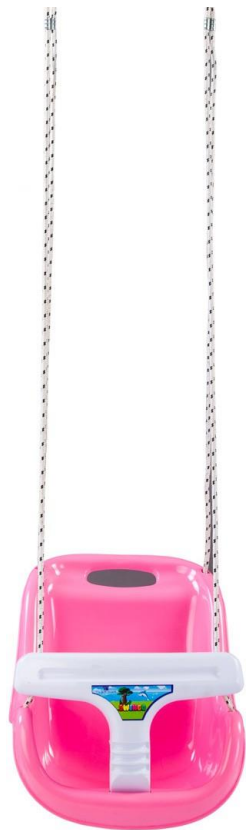

SWING O

TP 137

Pink