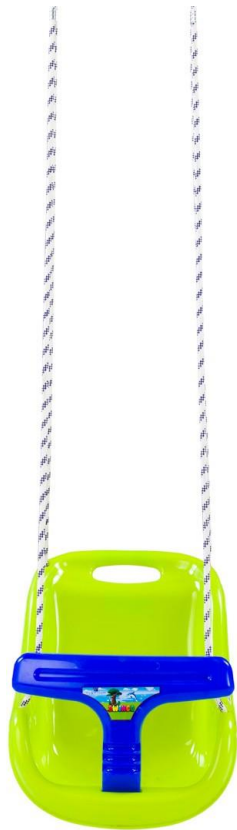

Portable hanging ropes

Easy assembly with practical steel carabiner lock

Rope ends are interconnected with a steel press

SWING O

TP 137

Pink

Red

Green