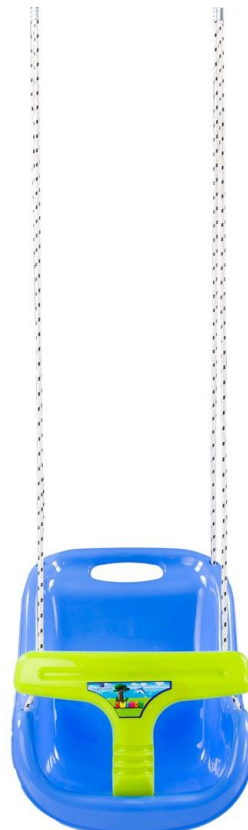

Portable hanging ropes

Easy assembly with practical steel carabiner lock

Rope ends are interconnected with a steel press

SWING O

TP 137

Pink

Red

Green